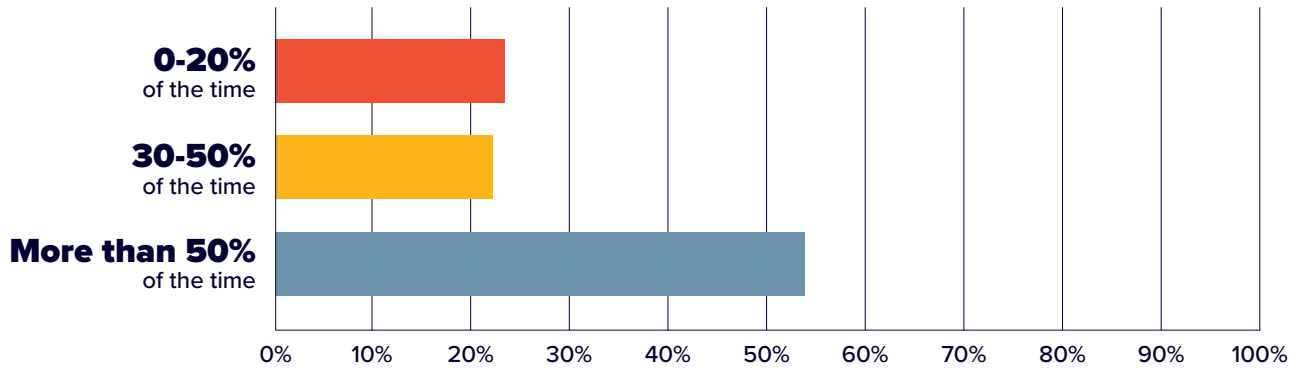

2025 SURVEY RESPONSES

? When deciding what airport to fly from, approximately how often do you choose the Quad Cities International Airport?

Answered: 345 | Skipped: 9

ANSWER CHOICES	RESPONSES
0-20% of the time	23.48%
30-50% of the time	22.32%
More than 50% of the time	54.20%