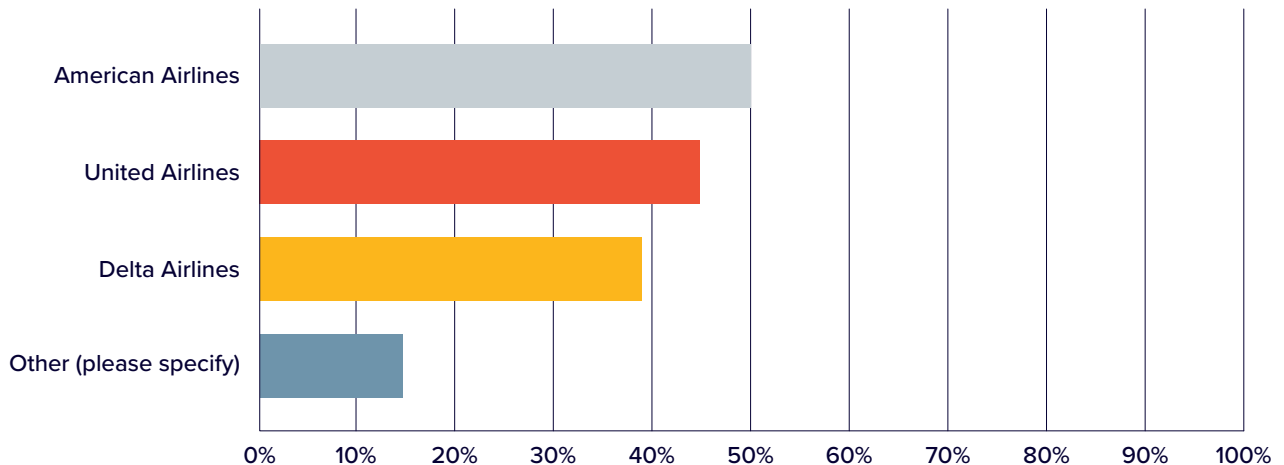

ANSWER CHOICES	RESPONSES
American Airlines	50.14%
United Airlines	44.76%
Delta Airlines	39.66%
Other (please specify)	14.73%